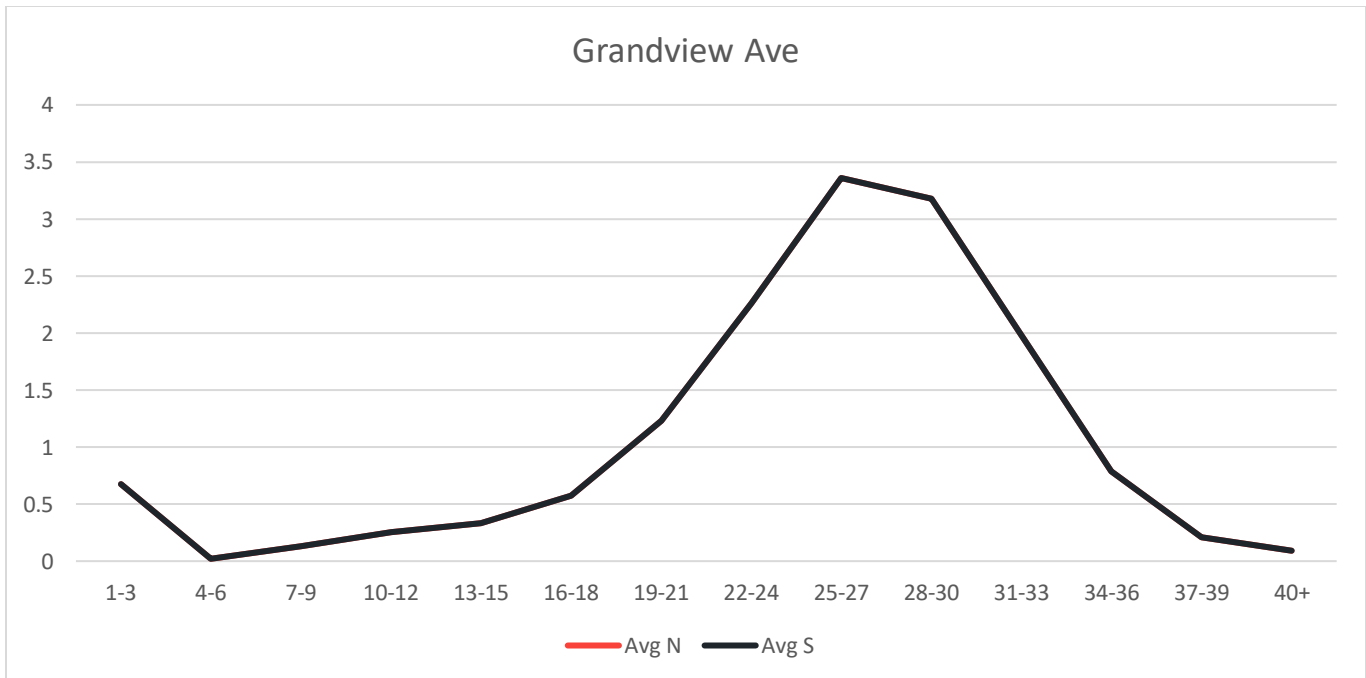

BELLFIELD AVENUE SPEED DATA

DELAWARE DRIVE SPEED DATA

HARCOURT DRIVE SPEED DATA

GRANDVIEW AVENUE SPEED DATA

SOUTH OVERLOOK ROAD SPEED DATA

NORTH PARK ROAD