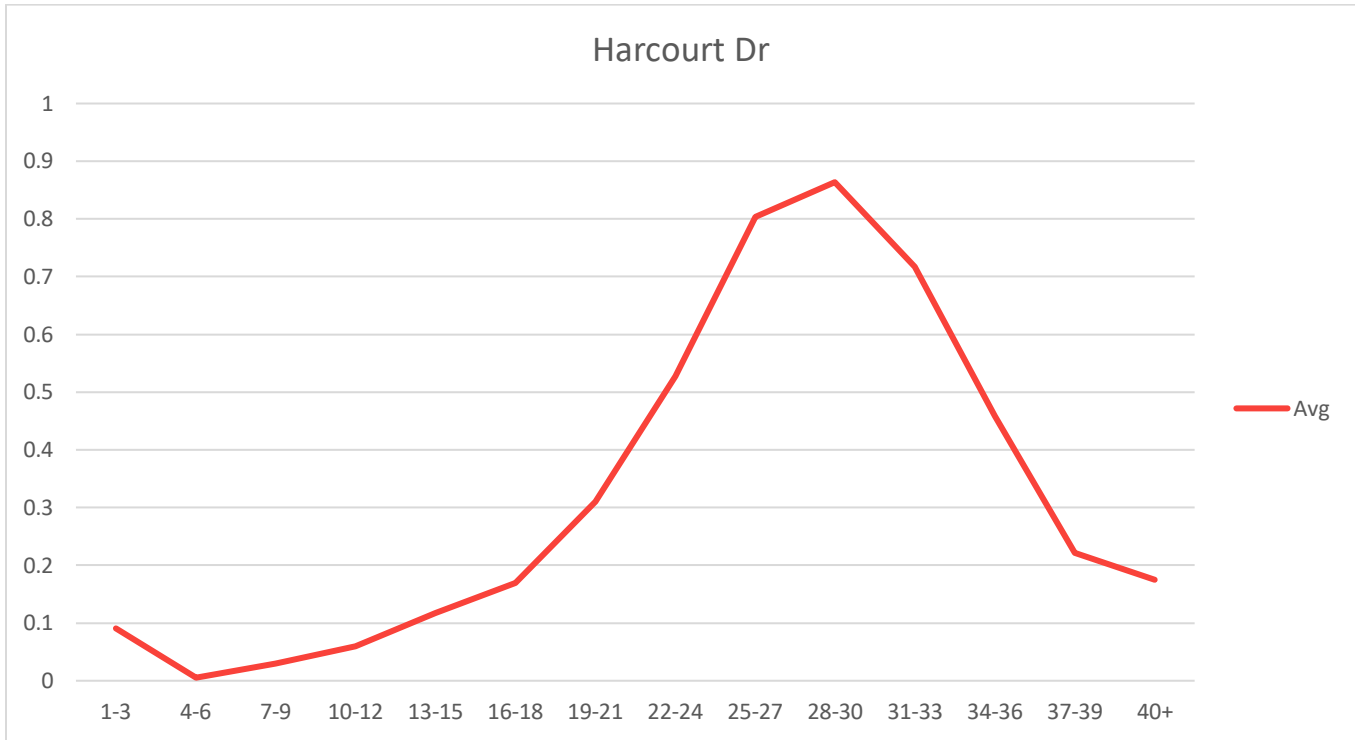

BELLFIELD AVENUE SPEED DATA

DELAWARE DRIVE SPEED DATA

HARCOURT DRIVE SPEED DATA

GRANDVIEW AVENUE SPEED DATA

SOUTH OVERLOOK ROAD SPEED DATA

NORTH PARK ROAD