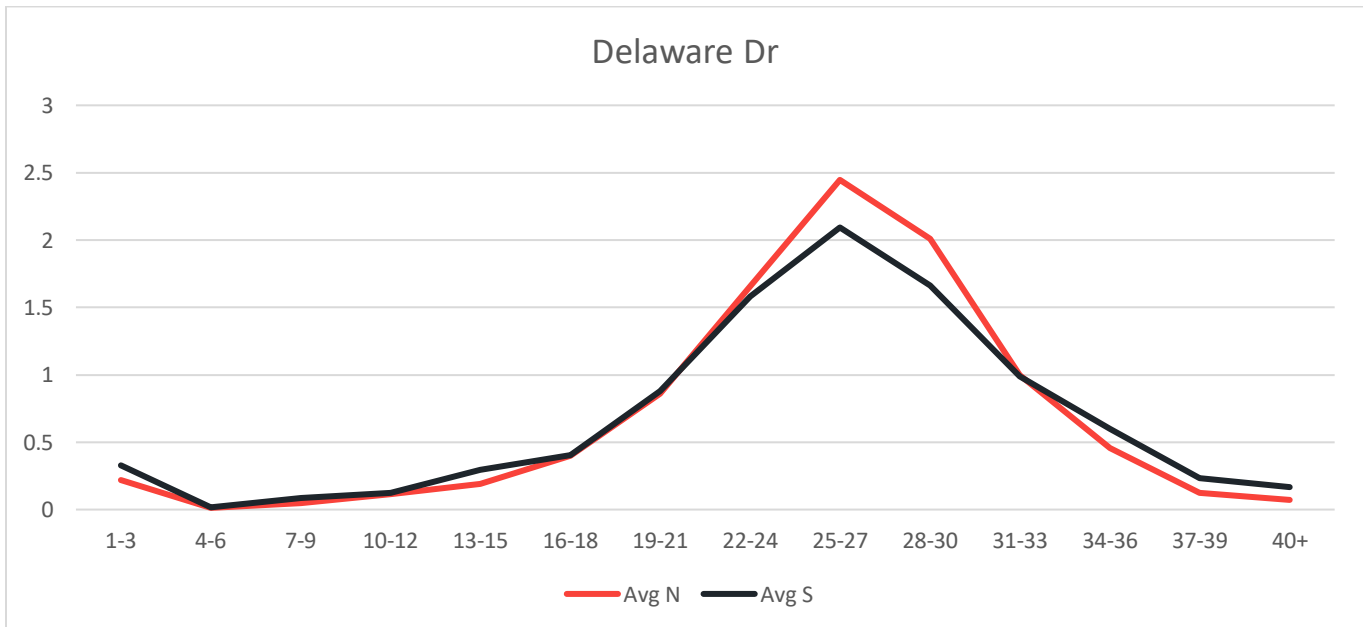

BELLFIELD AVENUE SPEED DATA

DELAWARE DRIVE SPEED DATA

HARCOURT DRIVE SPEED DATA

GRANDVIEW AVENUE SPEED DATA

SOUTH OVERLOOK ROAD SPEED DATA

NORTH PARK ROAD