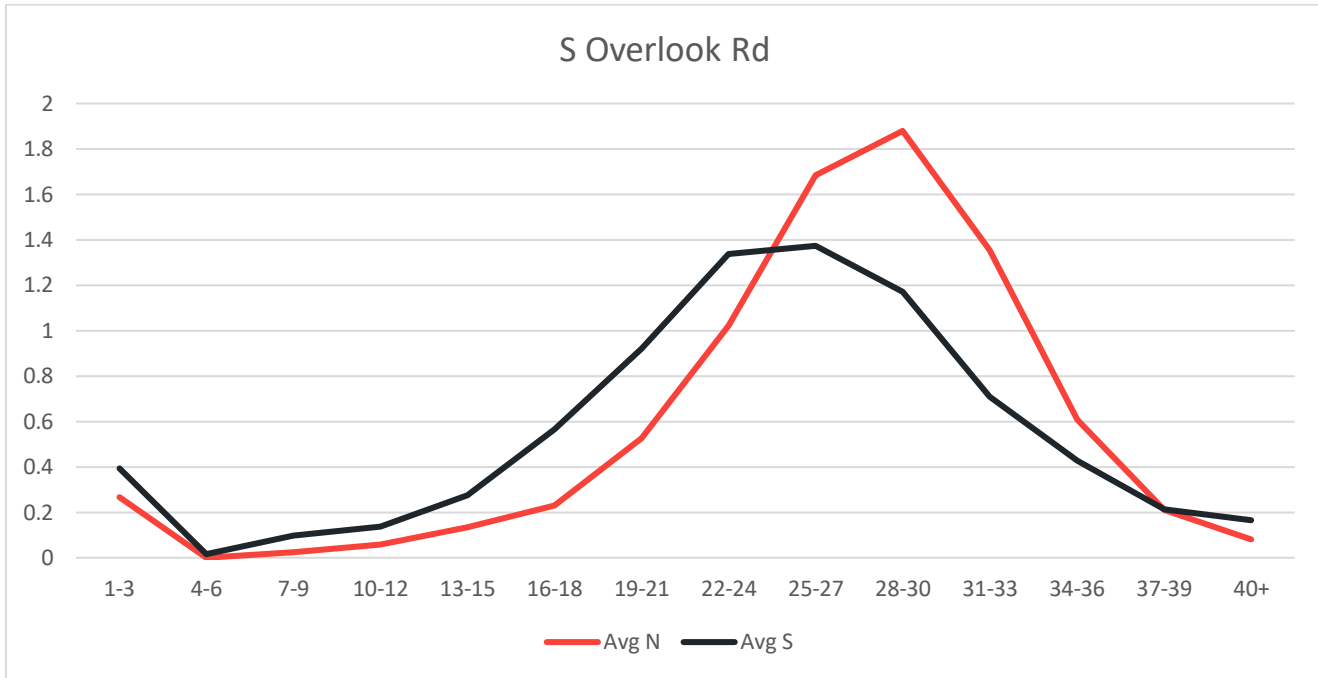

BELLFIELD AVENUE SPEED DATA

DELAWARE DRIVE SPEED DATA

HARCOURT DRIVE SPEED DATA

GRANDVIEW AVENUE SPEED DATA

SOUTH OVERLOOK ROAD SPEED DATA

NORTH PARK ROAD