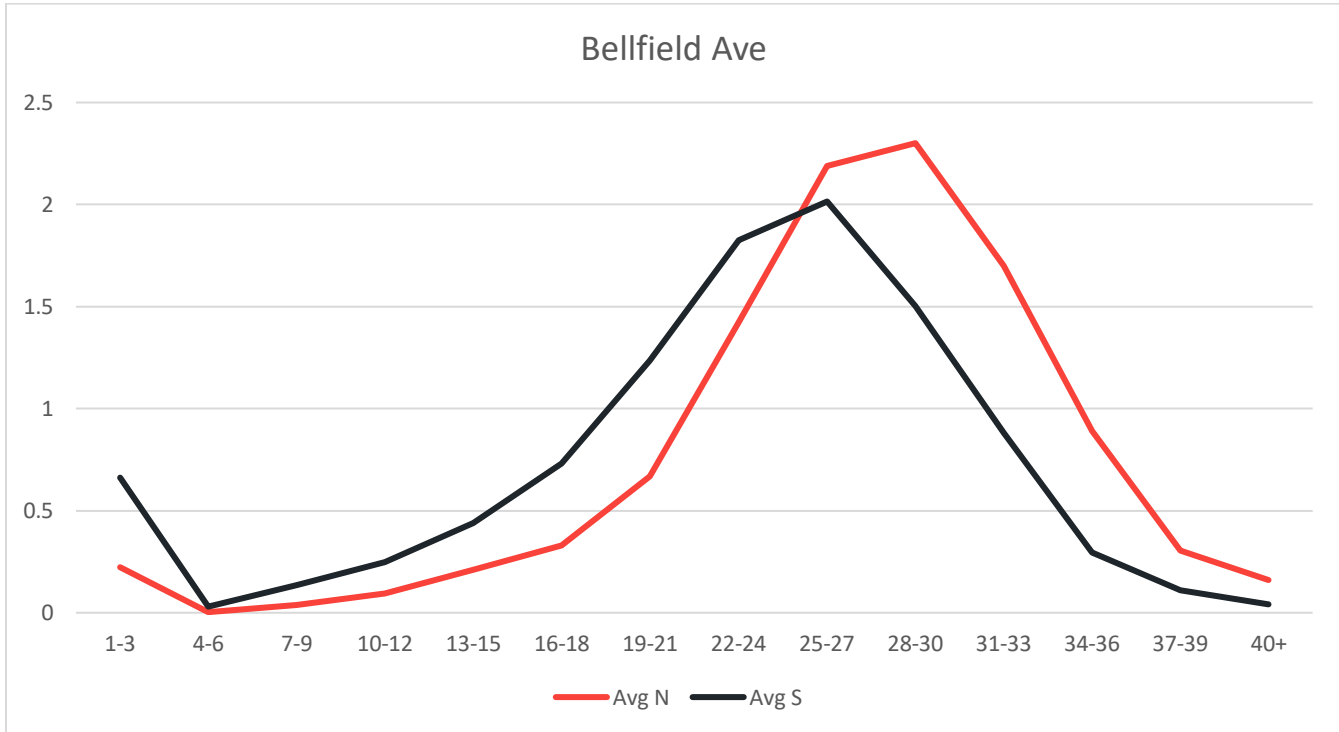

BELLFIELD AVENUE SPEED DATA

DELAWARE DRIVE SPEED DATA

HARCOURT DRIVE SPEED DATA

GRANDVIEW AVENUE SPEED DATA

SOUTH OVERLOOK ROAD SPEED DATA

NORTH PARK ROAD